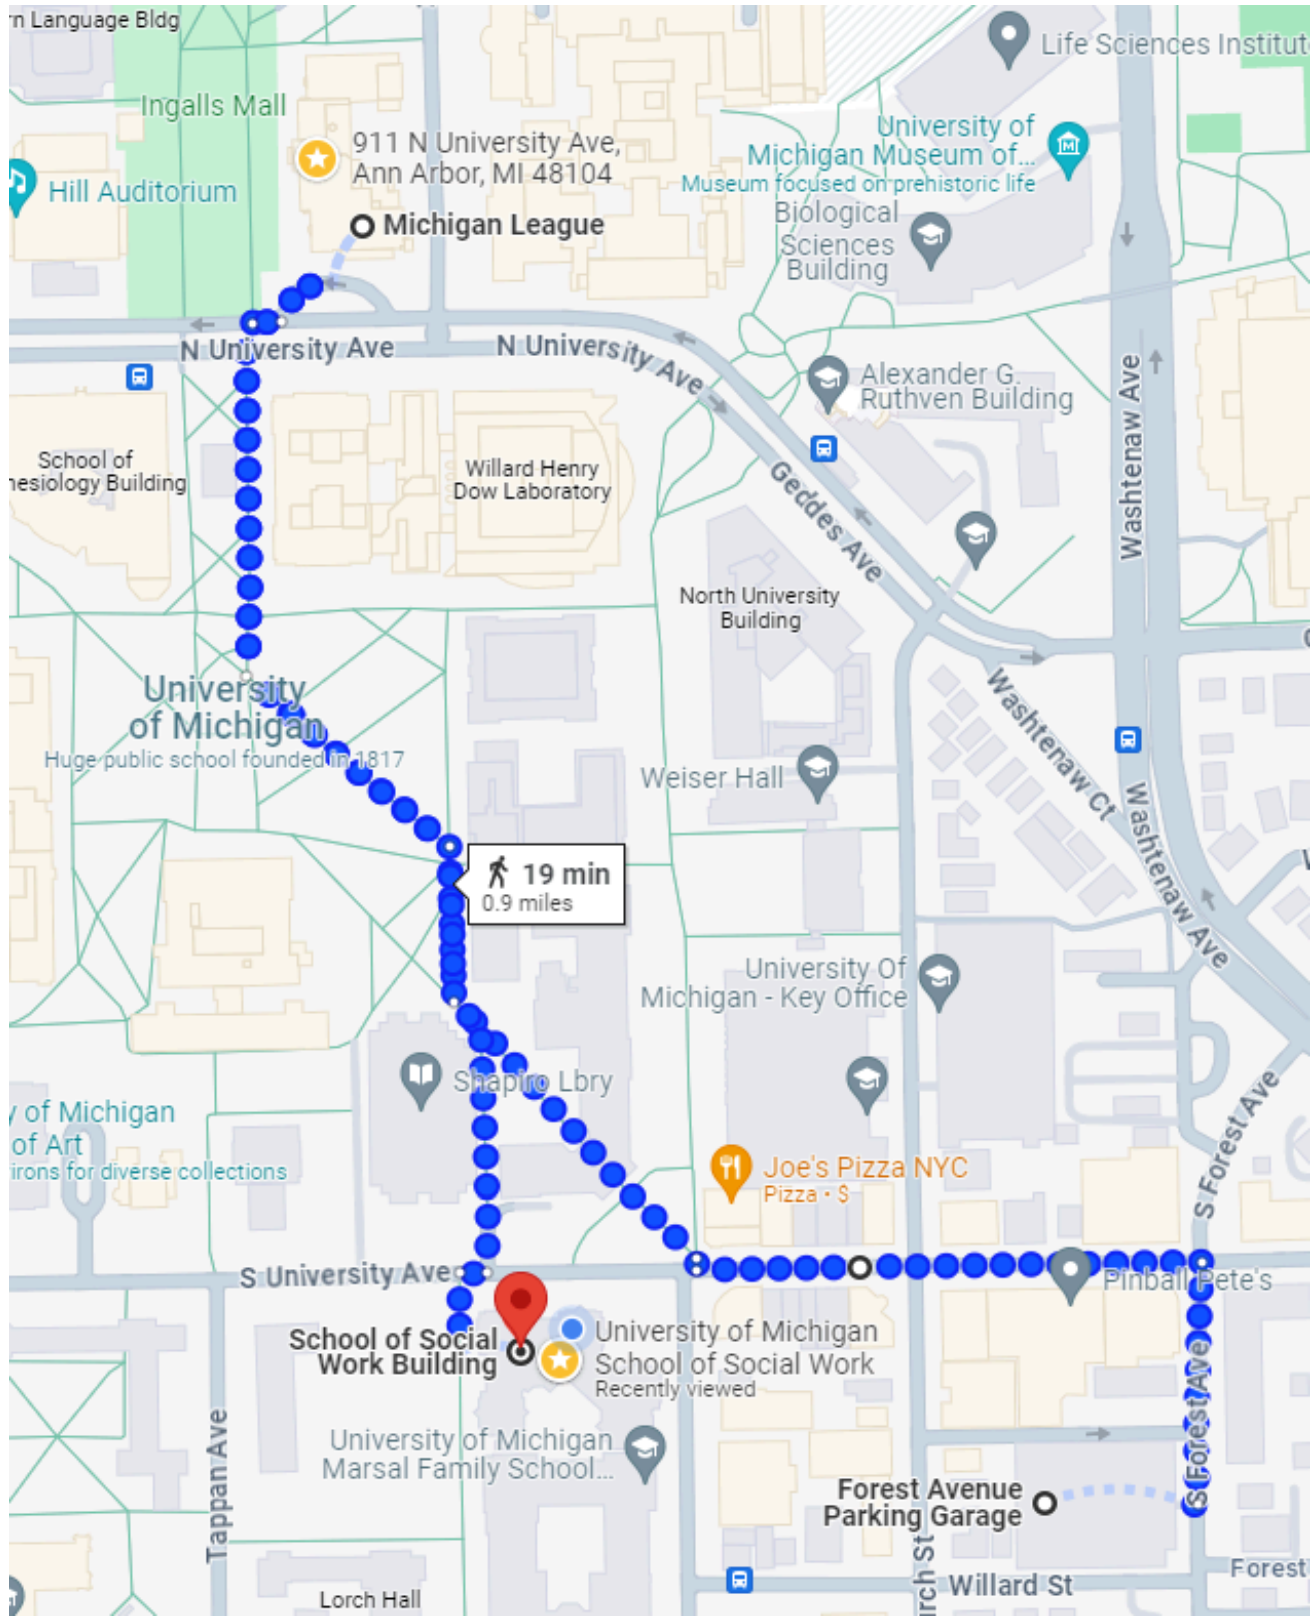

On-Campus Fall SEED Orientation 2024 Parking & Mcard Information

SEED Orientation will run from **Tuesday, August 27- Friday, August 30th**. We will begin SEED Orientation on Tuesday at the **Michigan League** and transition to the **School of Social Work** in the afternoon. SEED events on Wednesday-Friday will take place at the School of Social Work. Campus will be **very busy** during SEED week as classes will be in session throughout the rest of campus.

650 S. Forest Ave. Ann Arbor, MI 48104
\$1.50/hr.

[Maynard Parking Structure \(in Downtown Ann Arbor – short walk to Michigan League\)](#)

324 Maynard St. Ann Arbor, MI 48104
\$1.50/hr.

[Palmer Structure \(close to Michigan League\)](#)

200 Washtenaw Ave. Ann Arbor MI
\$2.50/hr.

Visit <https://ssw.umich.edu/student-life/getting-around> for additional information on commuting and parking.

Walking Maps

[S. Forest Parking Structure \(closest to School of Social Work\)](#)

650 S. Forest Ave. Ann Arbor, MI 48104

[Maynard Parking Structure \(in Downtown Ann Arbor – short walk to Michigan League\)](#)

324 Maynard St. Ann Arbor, MI 48104

[Palmer Structure \(close to Michigan League\)](#)
200 Washtenaw Ave. Ann Arbor MI