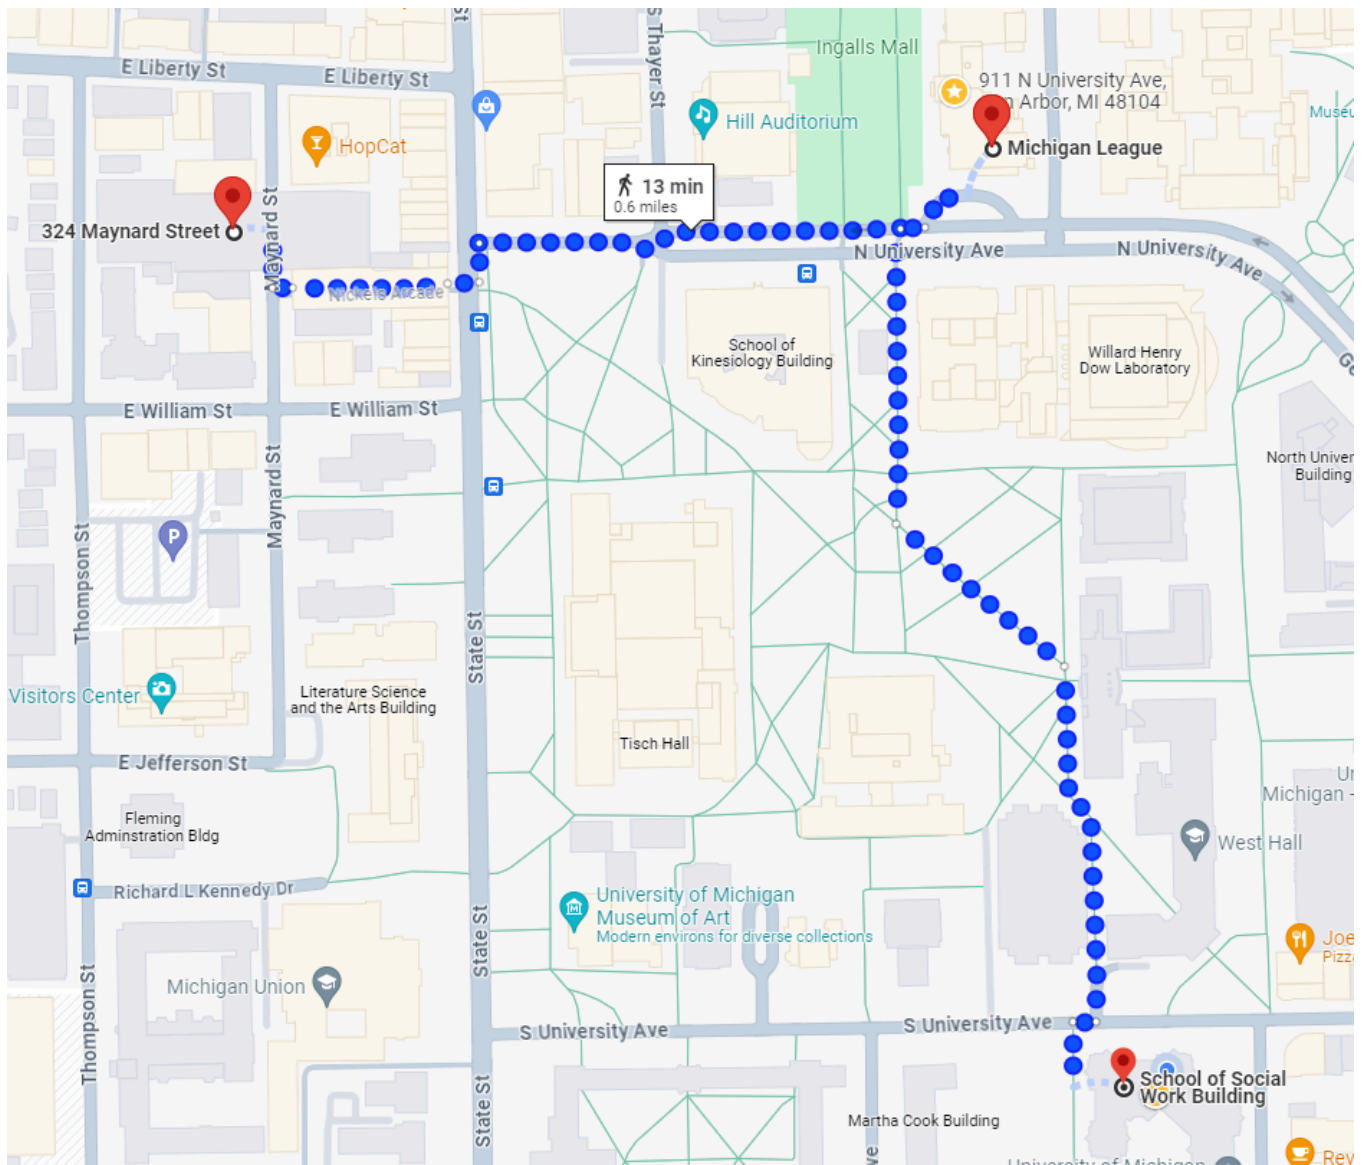

On-Campus Fall SEED Orientation 2024 Parking & Mcard Information

SEED Orientation will run from **Tuesday, August 27- Friday, August 30th**. We will begin SEED Orientation on Tuesday at the **Michigan League** and transition to the **School of Social Work** in the afternoon. SEED events on Wednesday-Friday will take place at the School of Social Work. Campus will be **very busy** during SEED week as classes will be in session throughout the rest of campus.

650 S. Forest Ave. Ann Arbor, MI 48104
\$1.50/hr.

[Maynard Parking Structure \(in Downtown Ann Arbor – short walk to Michigan League\)](#)

324 Maynard St. Ann Arbor, MI 48104
\$1.50/hr.

[Palmer Structure \(close to Michigan League\)](#)

200 Washtenaw Ave. Ann Arbor MI
\$2.50/hr.

Visit <https://ssw.umich.edu/student-life/getting-around> for additional information on commuting and parking.

Walking Maps

[S. Forest Parking Structure \(closest to School of Social Work\)](#)

650 S. Forest Ave. Ann Arbor, MI 48104

[Maynard Parking Structure \(in Downtown Ann Arbor – short walk to Michigan League\)](#)

324 Maynard St. Ann Arbor, MI 48104

[Palmer Structure \(close to Michigan League\)](#)
200 Washtenaw Ave. Ann Arbor MI